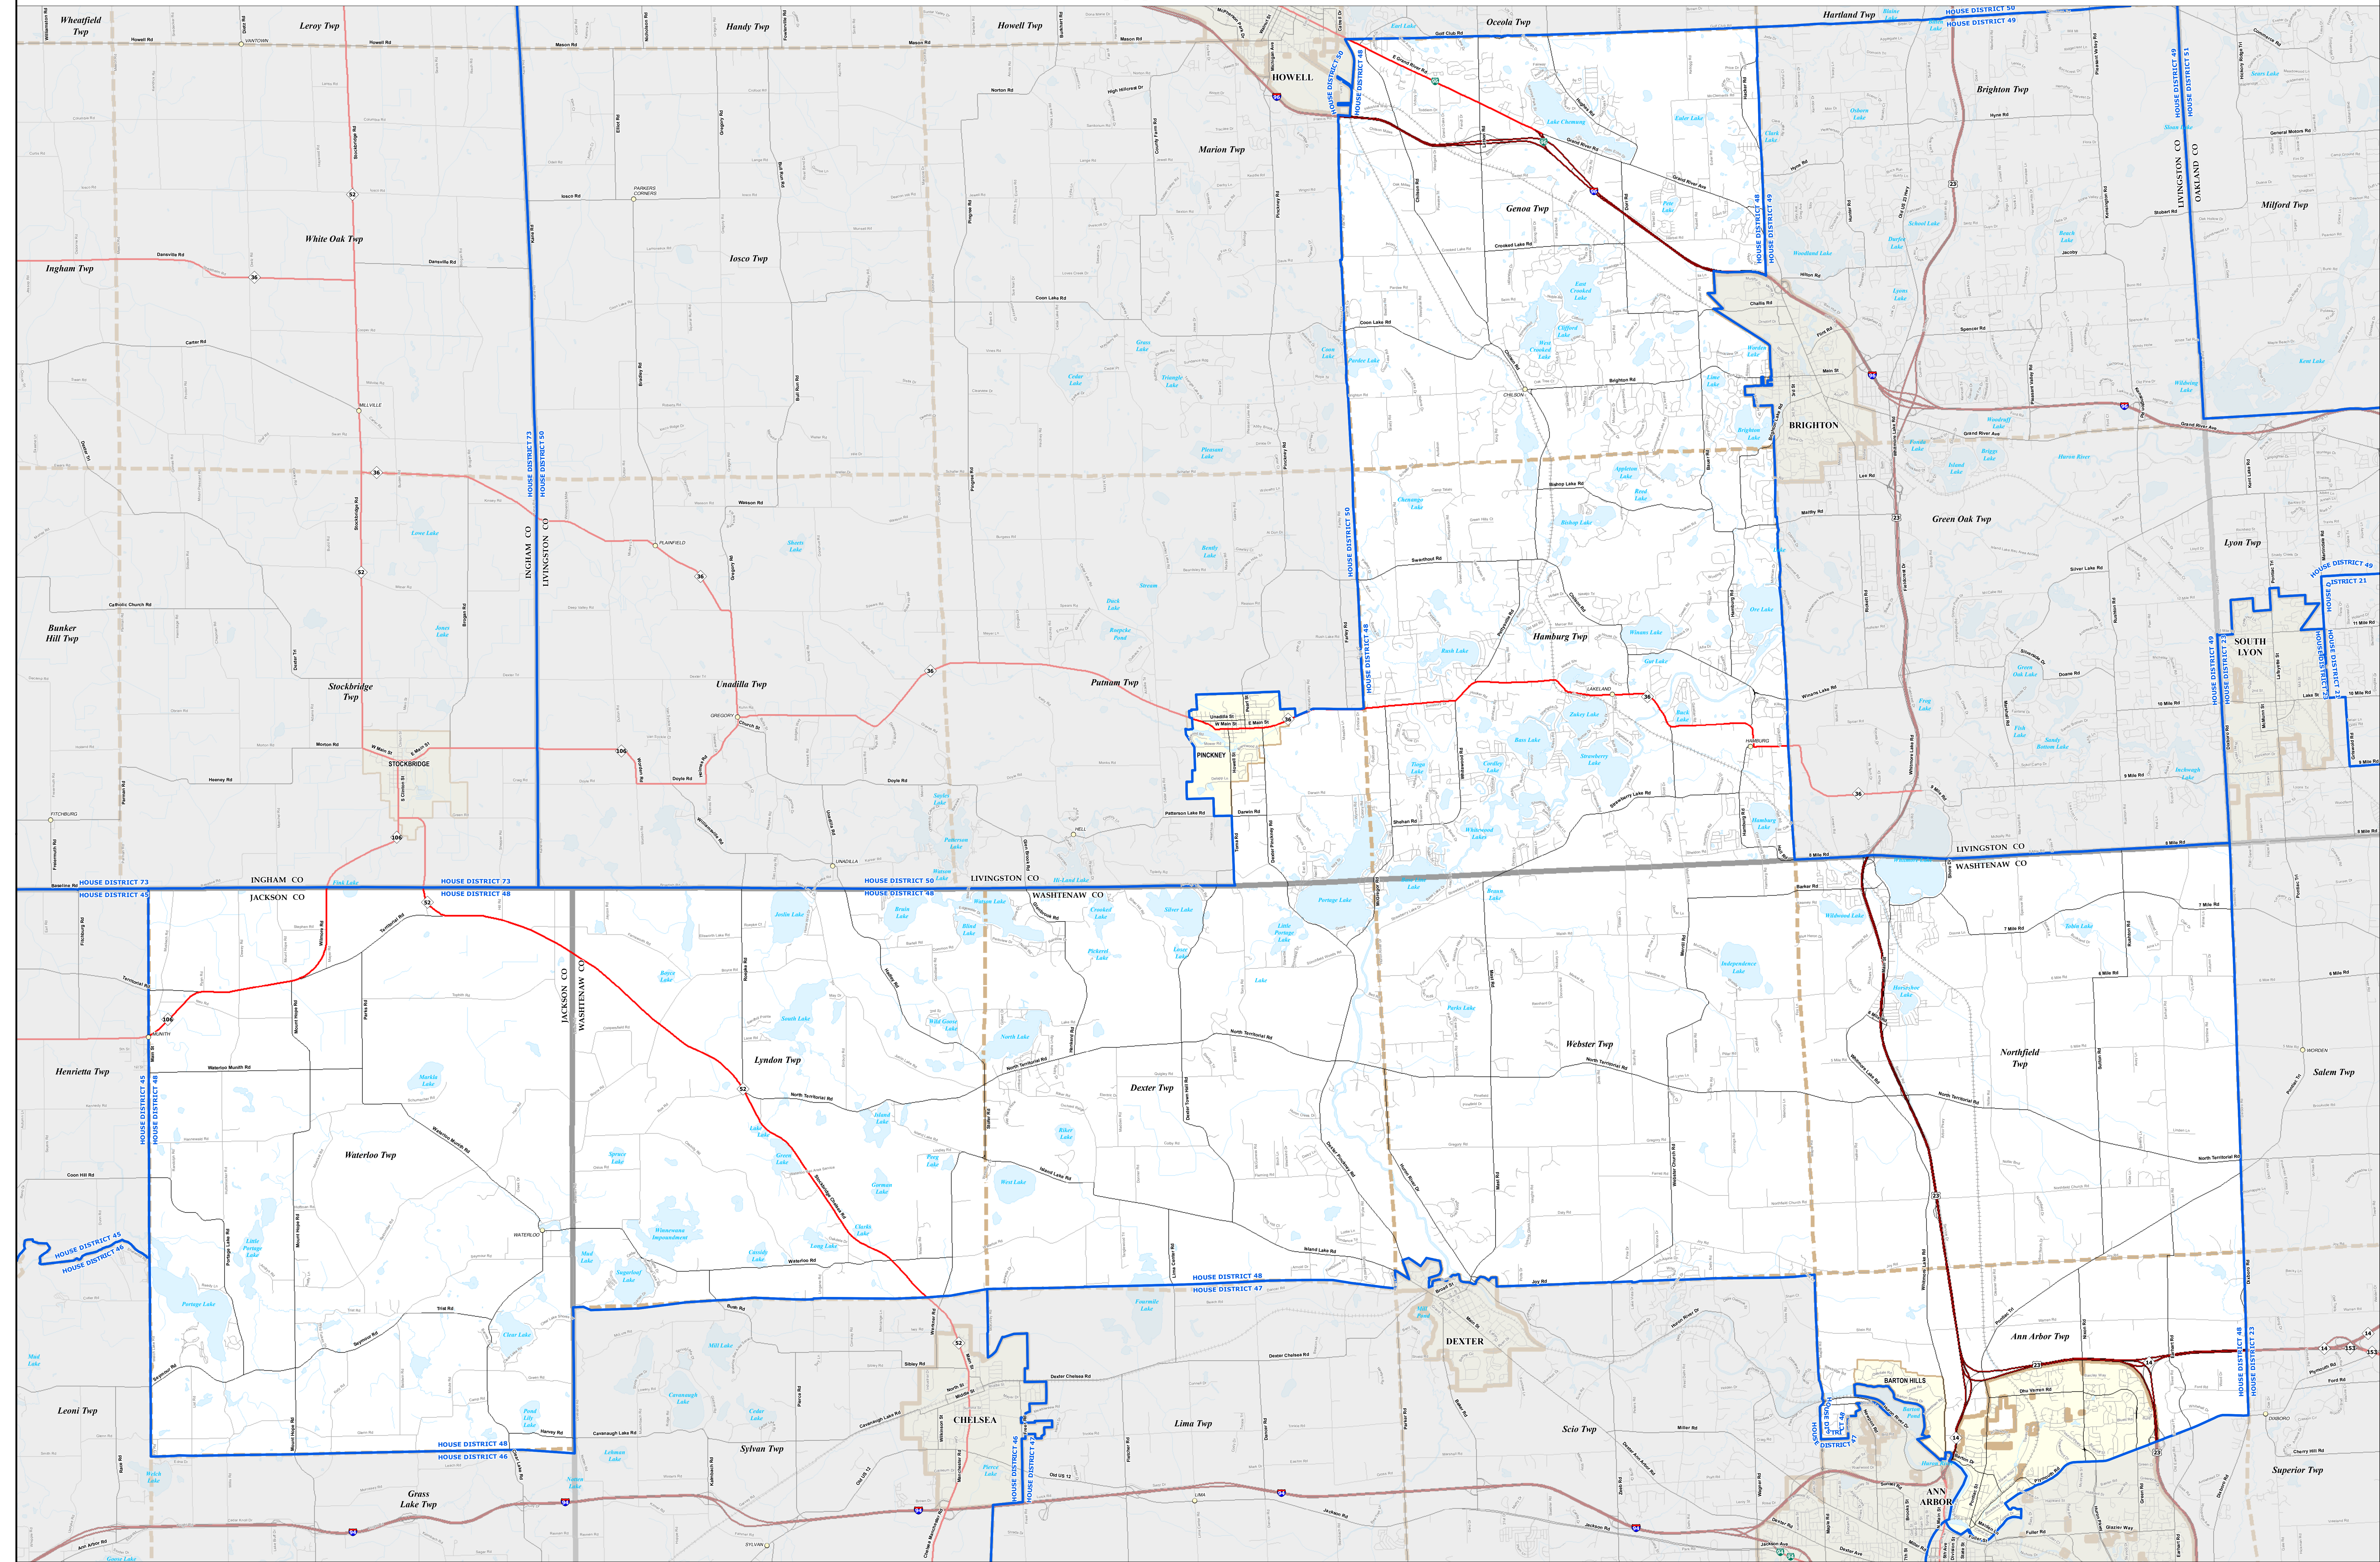

MICHIGAN STATE HOUSE DISTRICT 48

2021 Apportionment Plan

0 1 2 Miles

Legend

House District	Township	Freeway	Railroad
City	County	Highway	Water Feature
Village	State	Primary Road	River, Stream, or Drain
Unincorporated Place		Local Road